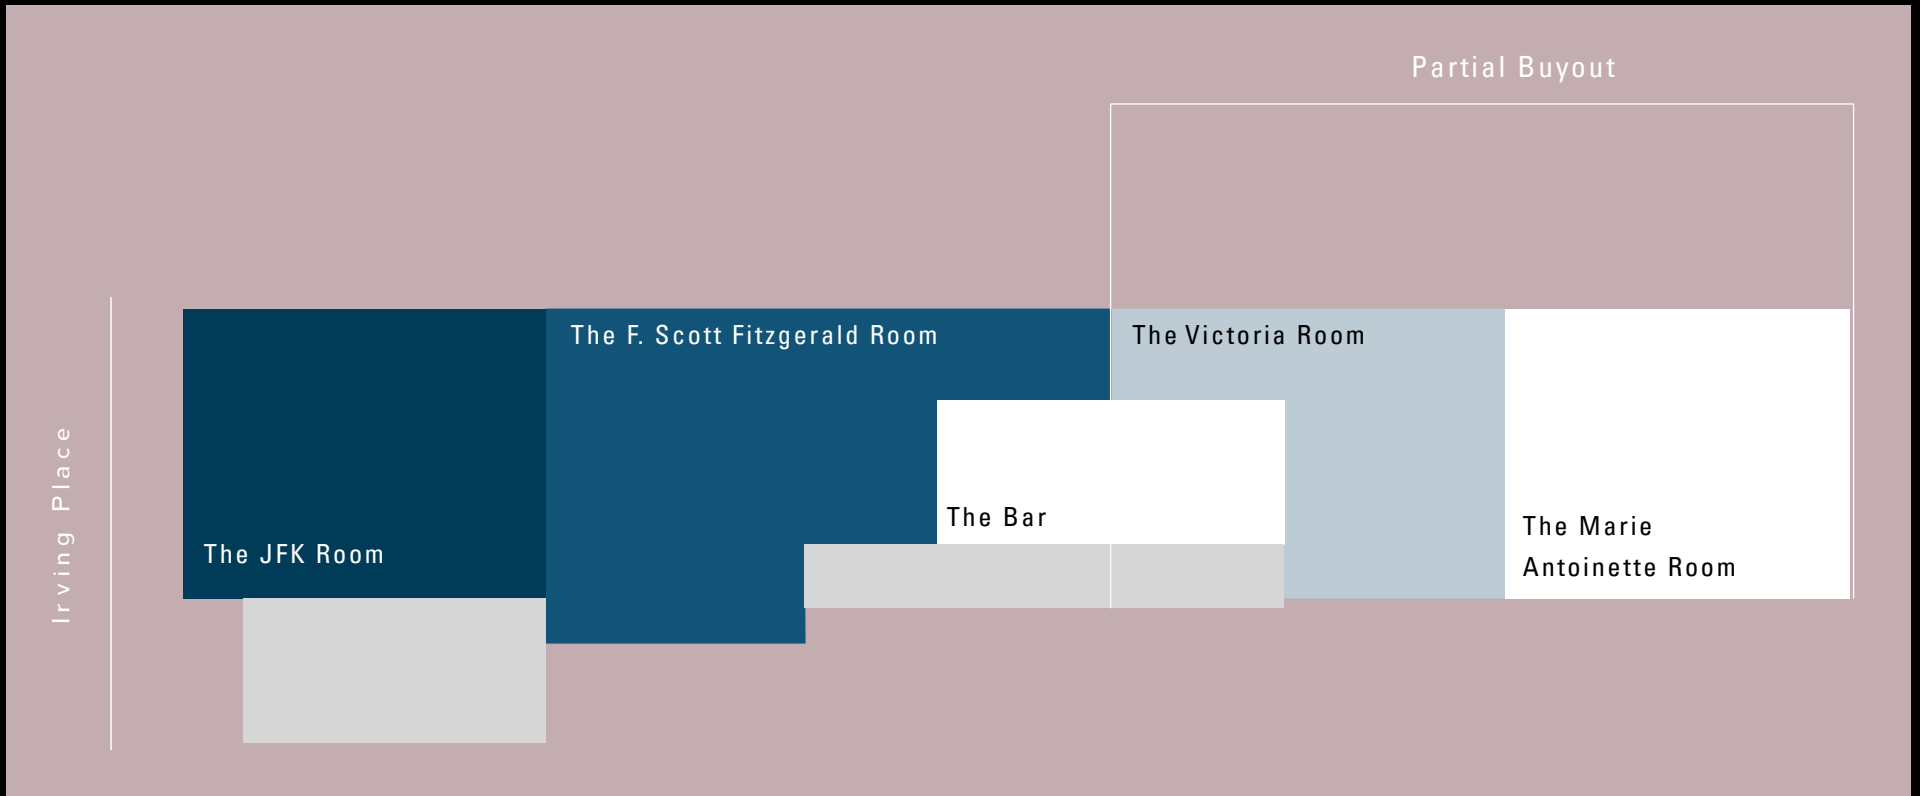

Yours Sincerely,

Dear Irving,
GRAMERCY

DEAR IRVING GRAMERCY
NY-10003
55 IRVING PL.

FLOOR PLAN

The Marie Antoinette Room - 25 guests

Partial Buyout - 50 guests

(Marie Antoinette + Victoria Room with half of the bar)

Full Buyout - 100 guests

THE MARIE ANTOINETTE ROOM

CAPACITY: 25 GUESTS

THE MARIE ANTOINETTE & VICTORIA ROOM
COMBINED (PARTIAL BUYOUT)

CAPACITY: 50 GUESTS

Cocktail Classes

MIXOLOGY TUTORIAL STATION

An interactive station where guests learn how to make their own cocktail with our expert Mixologist. Guests come up to the station at their leisure throughout the event. It is a dynamic and fun addition to any special event.